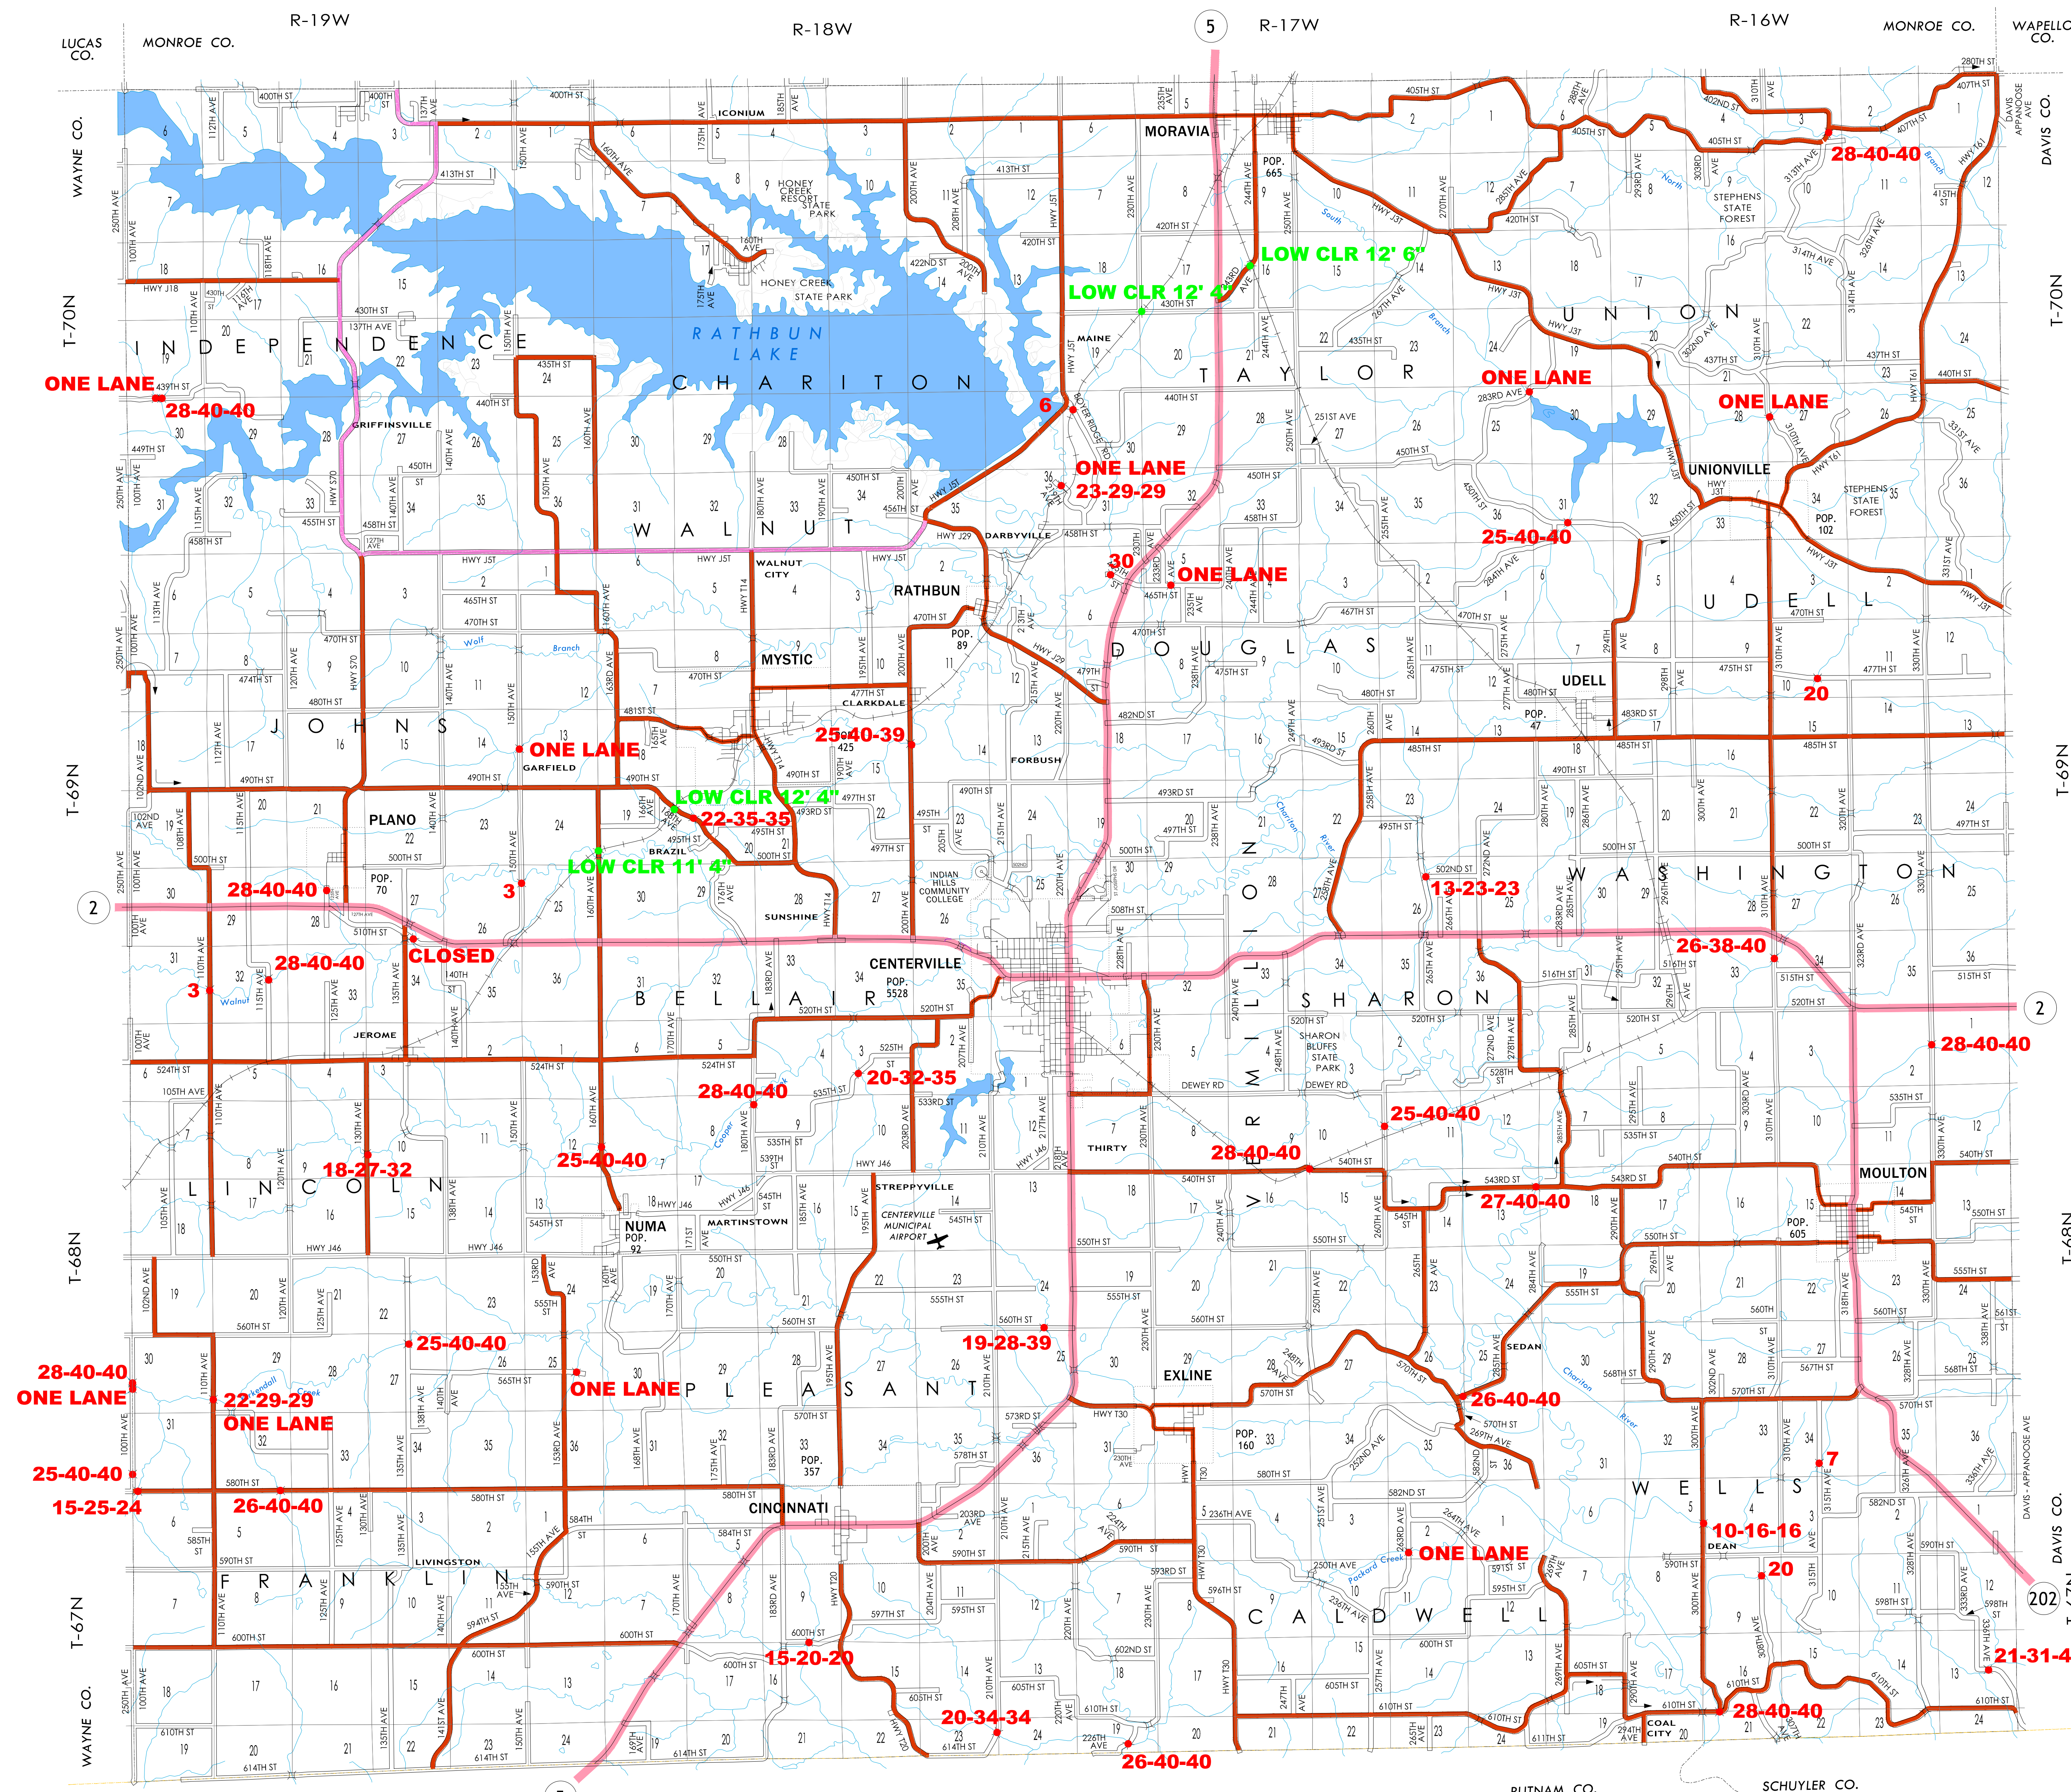

APPANOOSE COUNTY IOWA

UPDATED 09/20/2023

POSTED BRIDGES

LEGEND

- RAILROAD
- AIRPORT
- FARM TO MARKET
- COUNTY BRIDGE
- COUNTY BRIDGE WITH WEIGHT LIMIT