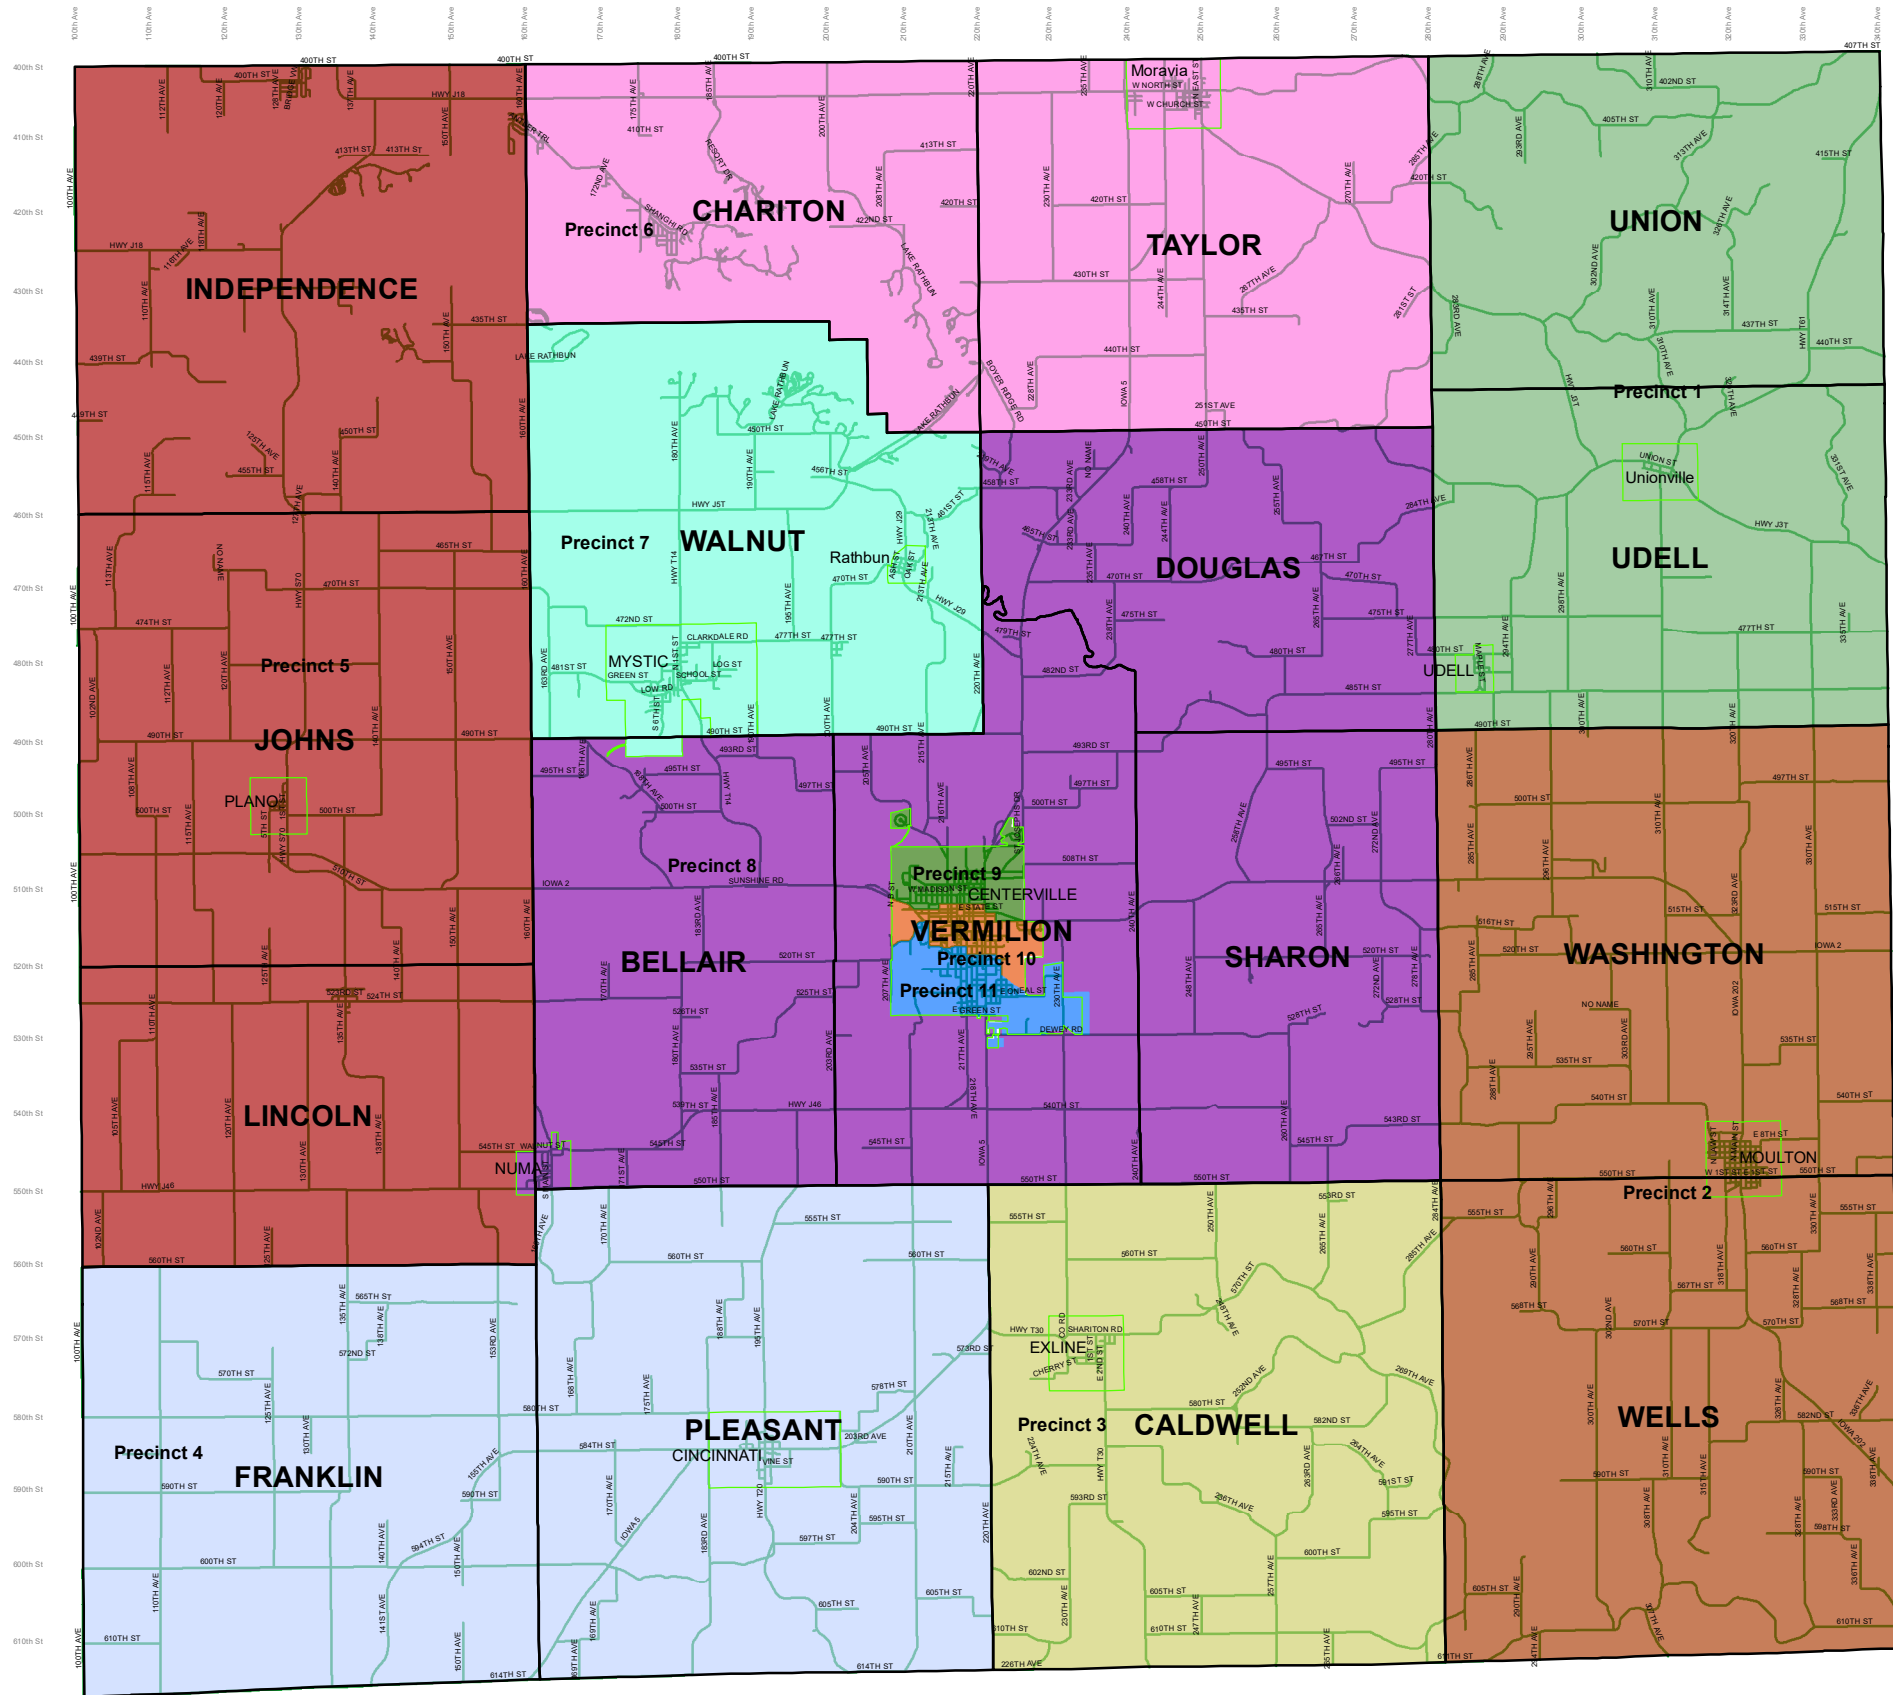

Appanoose County Voting Districts

Voting

- | | |
|---|--|
| Precinct 1 | Precinct 7 |
| Precinct 2 | Precinct 8 |
| Precinct 3 | Precinct 9 |
| Precinct 4 | Precinct 10 |
| Precinct 5 | Precinct 11 |
| Precinct 6 | |

PRECINCT NO. 3
 Exline (Caldwell Township)
 Exline Community Building
 101 Main St, Exline

PRECINCT NO. 4
 Cincinnati (Pleasant/Franklin Townships)
 Cincinnati Community Center
 102 Depot Lane, Cincinnati

PRECINCT NO. 5
 Plano (Johns/Independence/Lincoln Townships)
 Christian Church Fellowship Hall
 101 2nd St Plano

PRECINCT NO. 6
 Moravia (Chariton/Taylor Townships)
 Moravia City Hall
 116 S William St, Moravia

PRECINCT NO. 7
 Mystic/Rathbun (Walnut Township)
 Mystic Community Building
 101 S 2nd St, Mystic

PRECINCT NO. 8
 Numa (Vermillion/Douglas/Sharon/Bellair Townships)
 Courthouse 1st Floor
 201 N 12th St Centerville