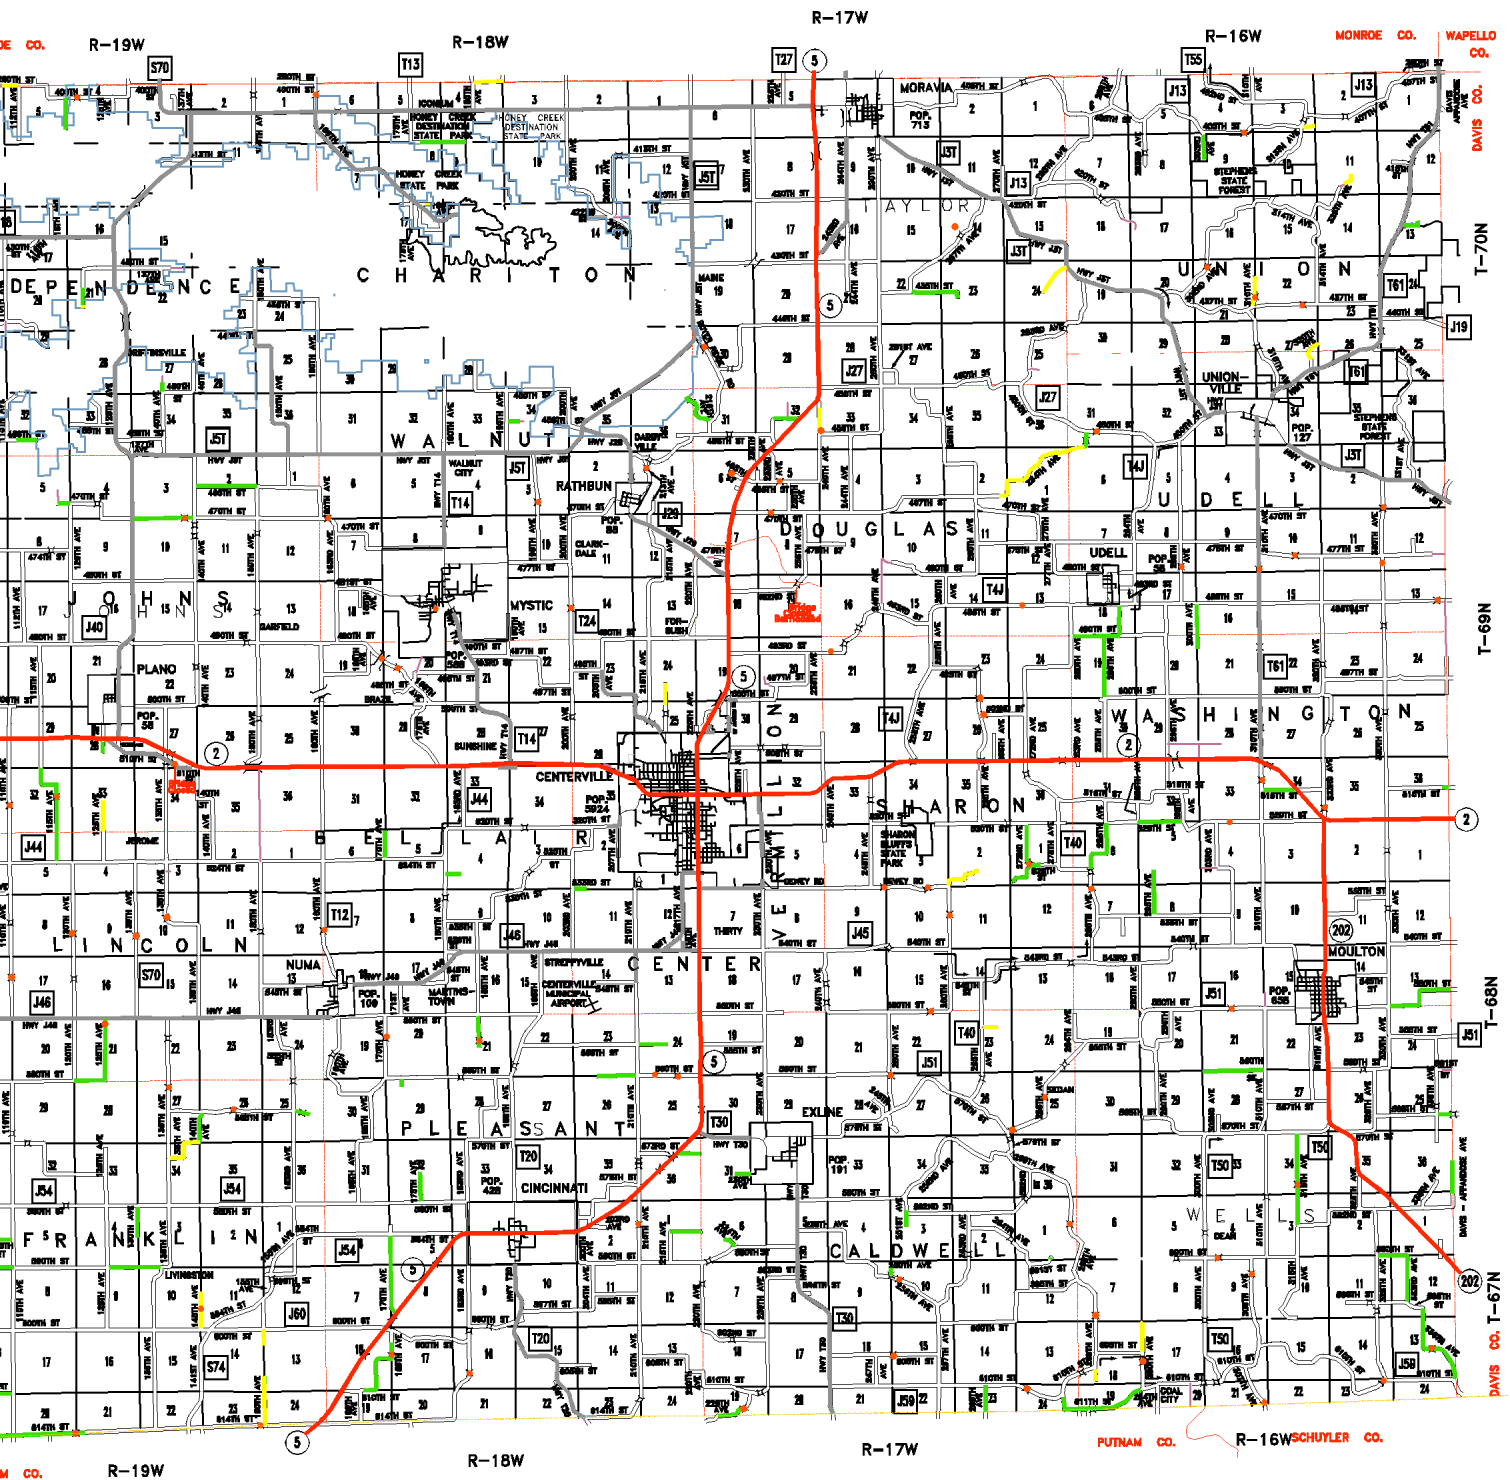

# APPANOOSE COUNTY ROADS

## Level B & C Roads

S T A T E O F M I S S O U R I